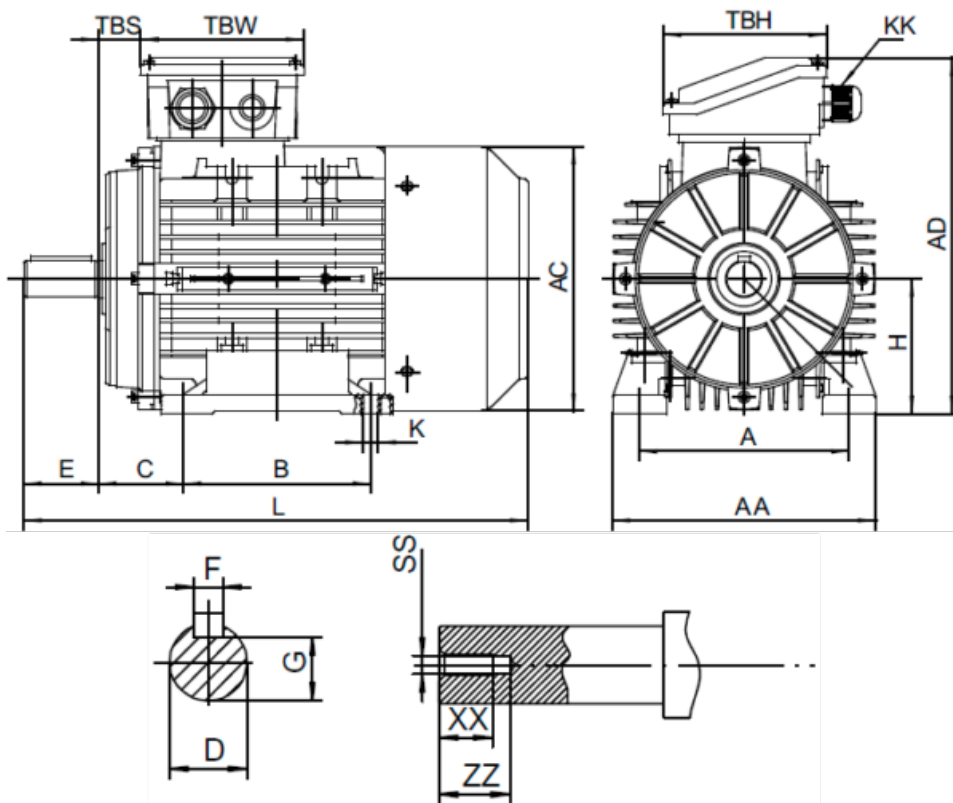

# Data Sheet

Article number: 2516000124120140

Description: Kleedrive T2A 563-4 0.12kw 1400 rpm UL/CSA  
3x230/400V 50HZ IP55 B3 PTO

## Measures

A = 90	F = 3	TBW = 83
AA = 112	G = 7.2	XX = 9
AC = Ø110	H = 56	ZZ = 12
AD = 151	KK = -	
B = 71	L = 195	
C = 36	SS = M4	
D = Ø9	TBH = 83	
E = 20	TBS = 16.5	